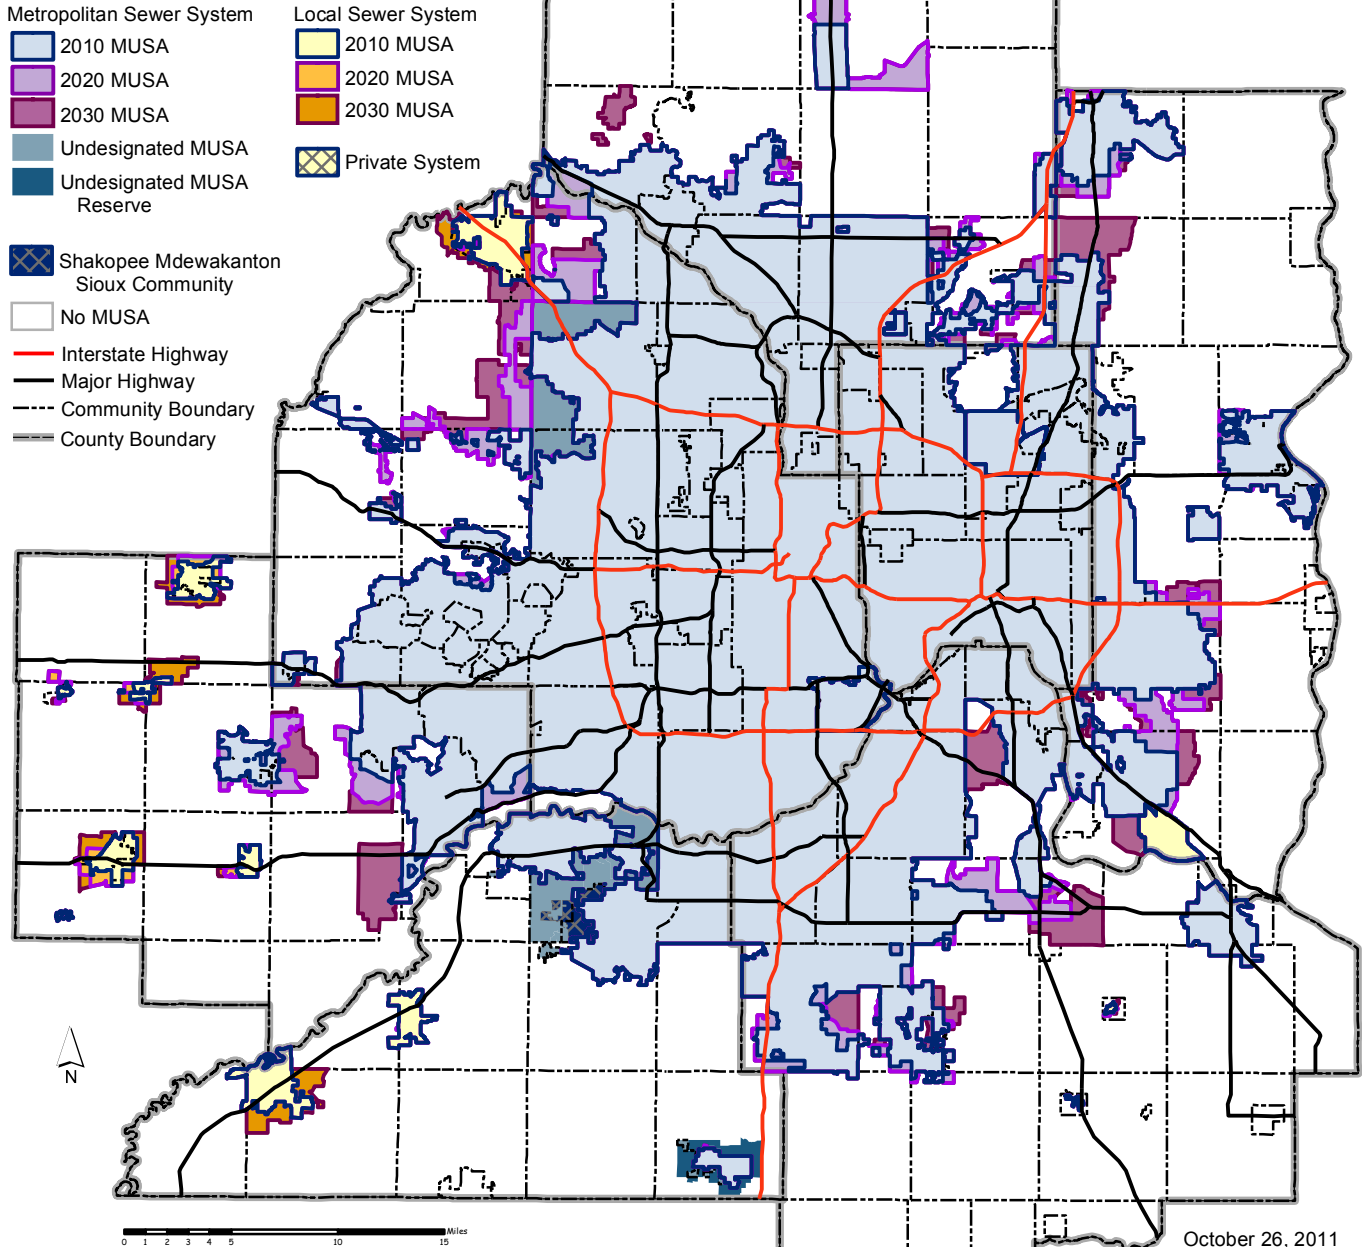

# Twin Cities Metropolitan Area 2010, 2020 and 2030 Metropolitan Urban Service Area

October 26, 2011

NOTE: This map is not a legal document. The Metropolitan Urban Service Areas (MUSA) shown are compiled from each community's 2030 comprehensive plan and subsequent plan amendments. For those communities where a 2030 comprehensive plan has not been reviewed and incorporated into GIS, data reflects their 2020 comprehensive plan. Areas defined as "Undesignated MUSA" designate areas where an agreed upon acreage between the community and the Council will be added to the 2010 MUSA. For exact MUSA information, please contact the community.